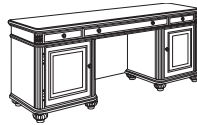

Computer Credenza
7480-22
67.5W 24.25D 30H