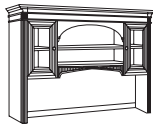

**Left Computer L Desk**  
7480-49A  
66W 76D 30H  
Consists of:  
-490 Right Single Pedestal Desk  
-499 Left Single Pedestal Return

**Kneehole Credenza**  
7480-21  
72W 24D 30H

**Computer Credenza**  
7480-22  
67.5W 24.25D 30H

**Right Executive L Desk**  
7480-55  
72W 84D 30H  
Consists of:  
-570 Left Single Pedestal Desk  
-579 Right Single Pedestal Return

**Left Executive L Desk**  
7480-56  
72W 84D 30H  
Consists of:  
-580 Right Single Pedestal Desk  
-589 Left Single Pedestal Return