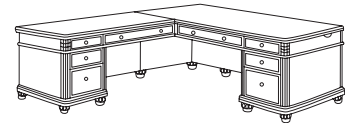

Left Executive L Desk
7480-56
72W 84D 30H
Consists of:
-580 Right Single Pedestal Desk
-589 Left Single Pedestal Return